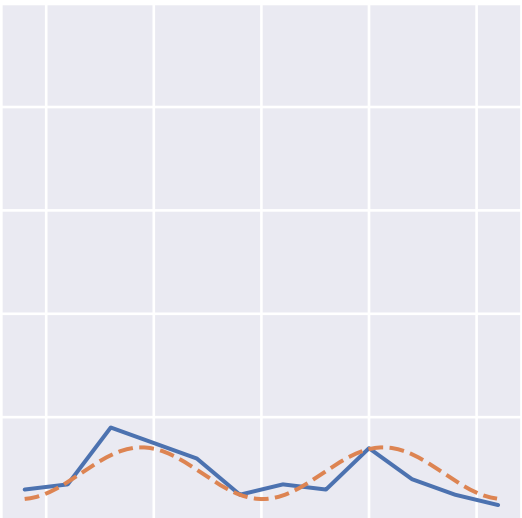

{chr3:58419335:58419615:+
chr3:58437317:58437475:+
chr3:58459331:58459382:+}

1.0
0.8
0.6
0.4
0.2
0.0

20 30 40 50 60

Circadian Time