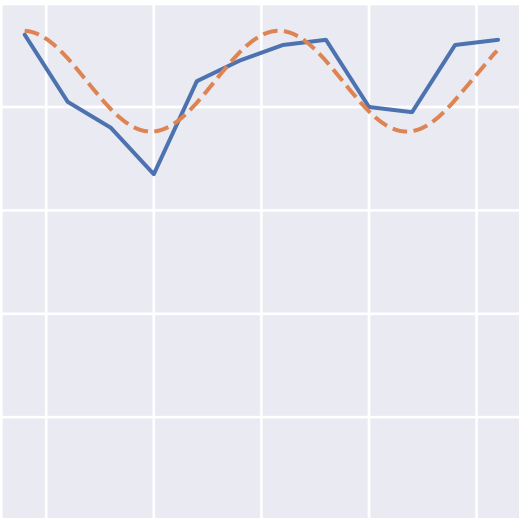

{chr9:37685267:37685276:  
chr9:36987168:36987272:-  
chr9:36968378:36968486:-}

1.0  
0.8  
0.6  
0.4  
0.2  
0.0

20 30 40 50 60  
Circadian Time