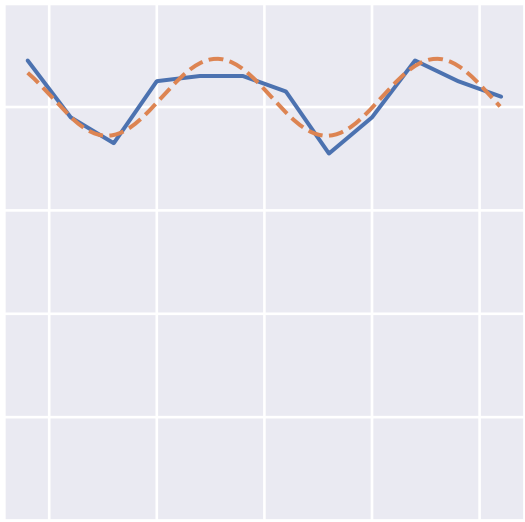

chr14:23386921:23387107:-
chr14:23387092:23387100:-
chr14:23386260:23386353:-}

1.0
0.8
0.6
0.4
0.2
0.0

20 30 40 50 60

Circadian Time