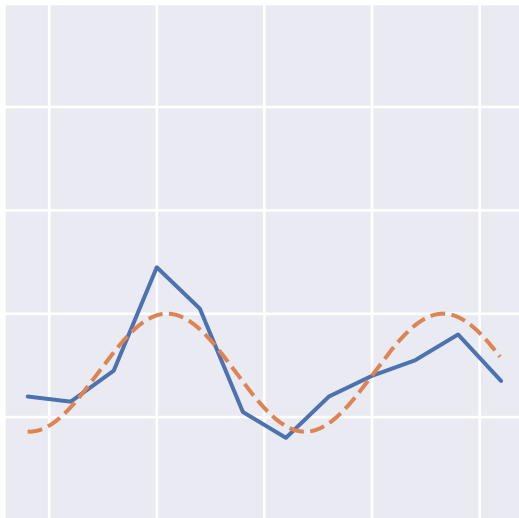

{chr18:70467755:70468517:-  
chr18:70467331:70467502:-  
chr18:70453140:70453388:-}

1.0  
0.8  
0.6  
0.4  
0.2  
0.0

20 30 40 50 60  
Circadian Time